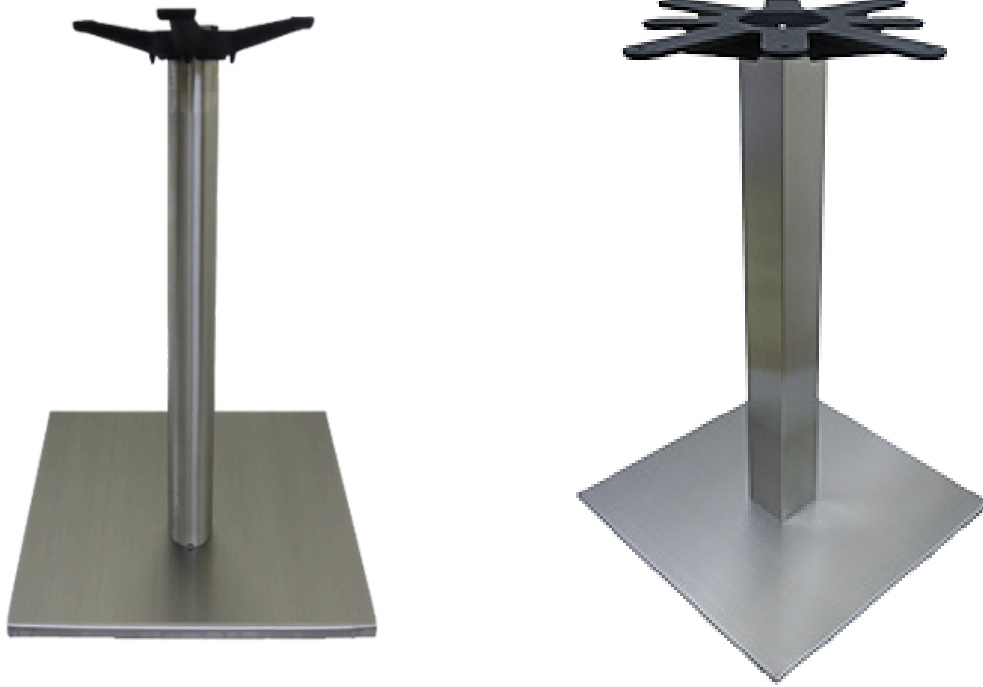

# 18" x 18" | Stainless Square Family

Return  
to JIB

**ROUND AND SQUARE COLUMNS**

**Model Number:** JIS3RD-18SQTP12

**Overall Height:** 29"

**Weight:** 50 lbs.

**Base Plate:** 18" x 18" #304 stainless steel cover over steel

**Top Plate:** 13" cast iron with notched adapter plate

**Metal Column:** 3" diameter x 26.75" long, notched 16 gauge #304 stainless steel

**Glides:** Adjustable plastic, 4 count

**Standard Finish:** Brushed stainless steel

**Available Upgrades:**

- 17" top plate (JIS3RD-18SQTP17)
- **Square Column** 3" x 3" x 26.75" long, 16-gauge #304 stainless steel (Model # JIS3SQ-18SQTP17)  
**Square column upgrade requires a 17" top plate.**

# 18" x 18" | Stainless Square Family

Return  
to JIB

**ROUND AND SQUARE COLUMNS | CONTINUED**