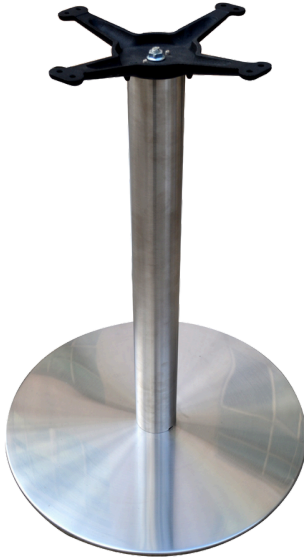

# 22" Round | Stainless Round Family

Return  
to JIB

**Model Number:** JIS3-22RDTP12

**Overall Height:** 29"

**Weight:** 53 lbs.

**Base Plate:** 22" round #304 stainless steel

**Top Plate:** 13" cast iron

**Metal Column:** 3" diameter × 26.75" long, notched 16 gauge #304 stainless steel

**Glides:** Adjustable plastic, 5 count

**Standard Finish:** Brushed stainless steel

**Available Upgrades:**

- 17" top plate (JIS3-22RDTP17)

Table Top Size	Model Number	Top Plate	Column	Qty of Bases
<b>Square and Rectangle</b>				
24" × 36"	JIS3-22RDTP12	13"	3"	1
24" × 42"	JIS3-22RDTP12	13"	3"	1
24" × 48"	JIS3-22RDTP12	13"	3"	1
30" × 36"	JIS3-22RDTP12	13"	3"	1
30" × 42"	JIS3-22RDTP12	13"	3"	1
30" × 84"	JIS3-22RDTP12	13"	3"	2
30" × 96"	JIS3-22RDTP12	13"	3"	2
36" × 36"	JIS3-22RDTP17	17"	3"	1
36" × 42"	JIS3-22RDTP17	17"	3"	1
36" × 60"	JIS3-22RDTP12	13"	3"	2
36" × 72"	JIS3-22RDTP12	13"	3"	2
<b>Round</b>				
36" Round	JIS3-22RDTP12	13"	3"	1